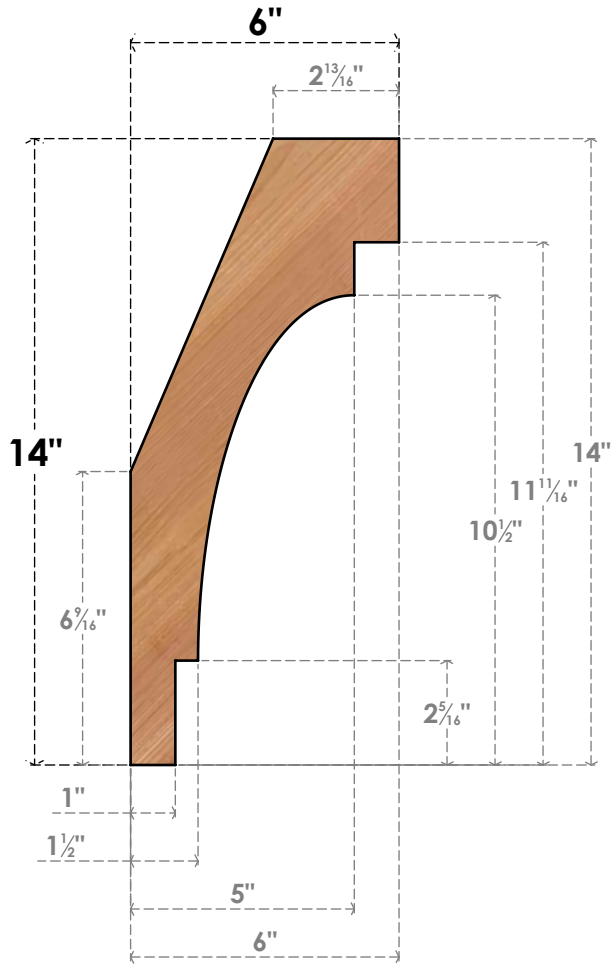

BRC06X06X14MRC00SWR

5 1/2"W X 6"D X 14"H MERCED SMOOTH BRACE, WESTERN RED CEDAR

SIDE

FRONT

EKENA MILLWORK
 2300 WEST MAIN ST.
 CLARKSVILLE, TX 75426
 TOLL FREE: 866-607-0453
 WWW.EKENAMILLWORK.COM

NOTES

1. INSTALLATION TO BE COMPLETED IN ACCORDANCE WITH MANUFACTURER'S SPECIFICATIONS.
2. DRAWING MAY NOT BE TO SCALE
3. THIS DRAWING IS INTENDED FOR DESIGN AND PLANNING PURPOSES ONLY.
4. ALL INFORMATION CONTAINED HEREIN WAS CURRENT AT THE TIME OF DEVELOPMENT BUT MUST BE REVIEWED AND APPROVED BY THE PRODUCT MANUFACTURER TO BE CONSIDERED ACCURATE.
5. PRODUCTS ARE NOT KILN DRIED. THIS ITEM IS UNIQUE AND WILL CONTAIN THE NATURAL VARIATIONS THAT THE WOOD SPECIES OFFERS. THIS MAY RESULT IN VARIATIONS UP TO 1/4"