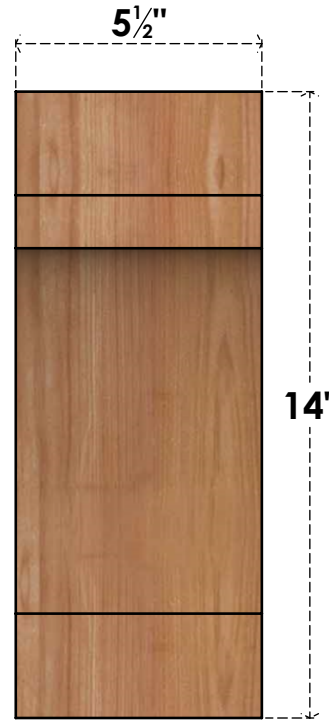

BRC06X06X14MRC00SWR

5 1/2"W X 6"D X 14"H MERCED SMOOTH BRACE, WESTERN RED CEDAR

SIDE

FRONT

EKENA MILLWORK
 2300 WEST MAIN ST.
 CLARKSVILLE, TX 75426
 TOLL FREE: 866-607-0453
 WWW.EKENAMILLWORK.COM

NOTES

1. INSTALLATION TO BE COMPLETED IN ACCORDANCE WITH MANUFACTURER'S SPECIFICATIONS.
2. DRAWING MAY NOT BE TO SCALE
3. THIS DRAWING IS INTENDED FOR DESIGN AND PLANNING PURPOSES ONLY.
4. ALL INFORMATION CONTAINED HEREIN WAS CURRENT AT THE TIME OF DEVELOPMENT BUT MUST BE REVIEWED AND APPROVED BY THE PRODUCT MANUFACTURER TO BE CONSIDERED ACCURATE.
5. PRODUCTS ARE NOT KILN DRIED. THIS ITEM IS UNIQUE AND WILL CONTAIN THE NATURAL VARIATIONS THAT THE WOOD SPECIES OFFERS. THIS MAY RESULT IN VARIATIONS UP TO 1/4"